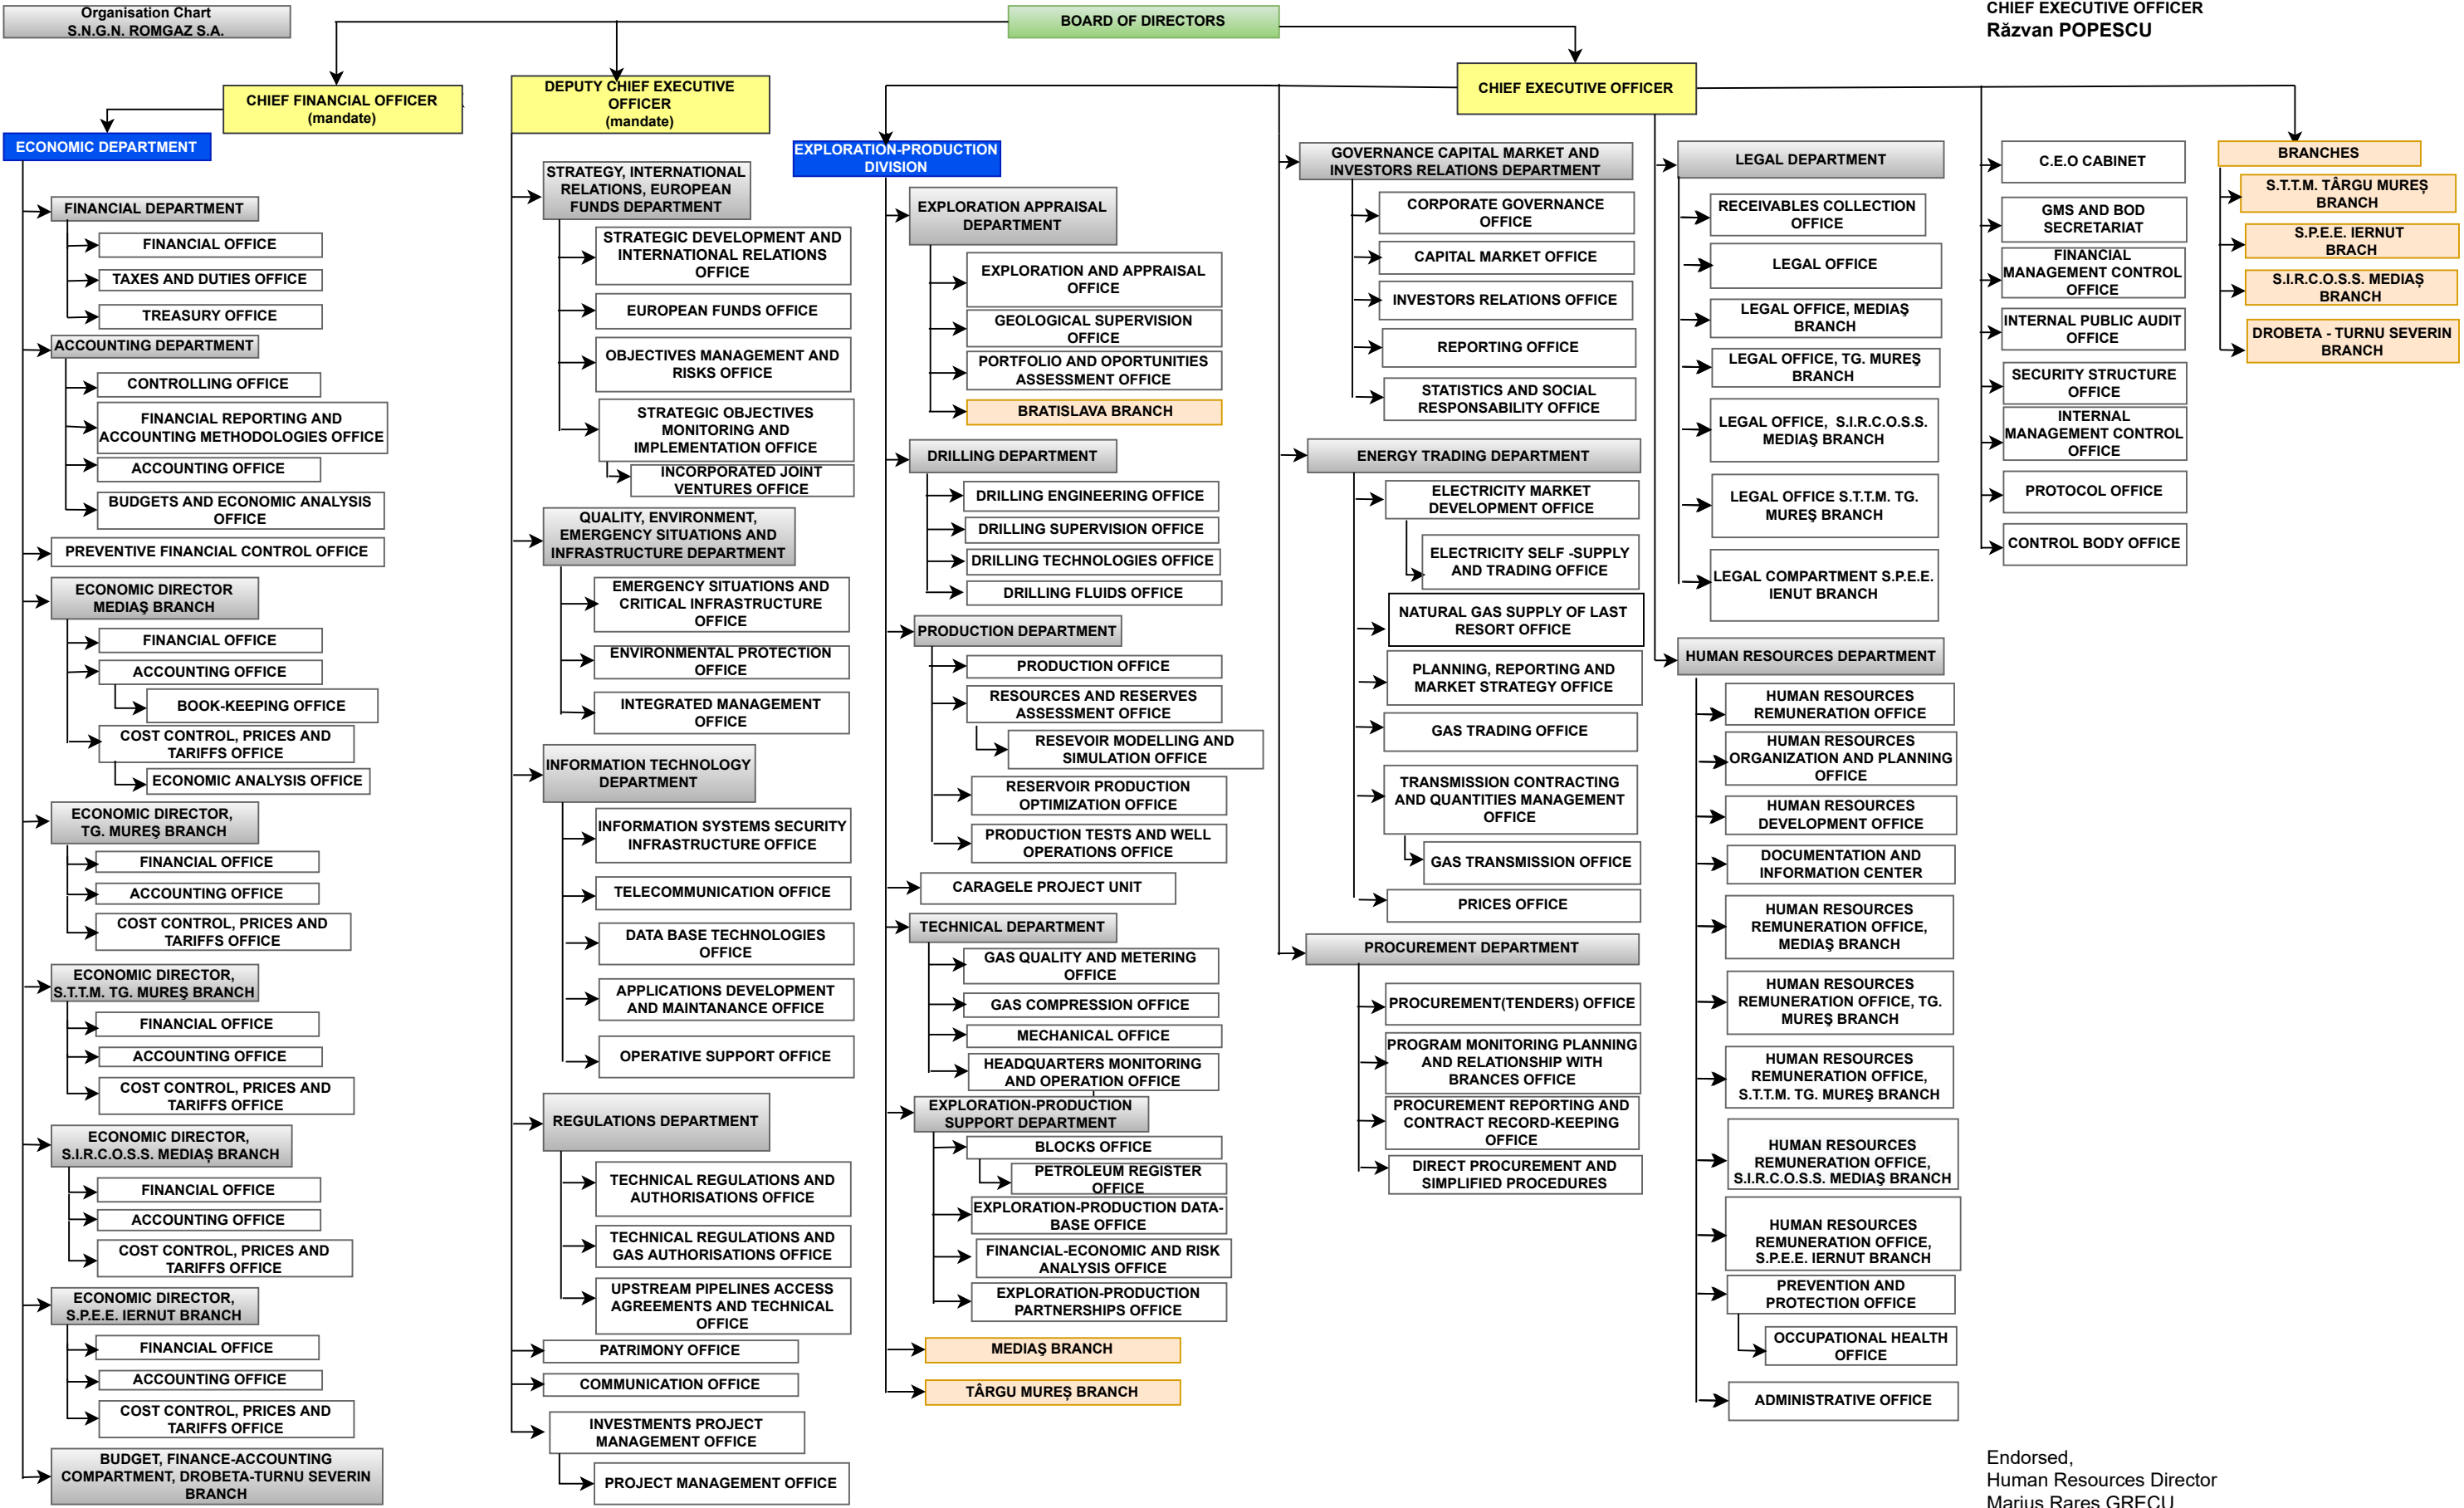

Approved,
CHIEF EXECUTIVE OFFICER
Răzvan POPESCU

Endorsed,
 Human Resources Director
 Marius Rareş GRECU